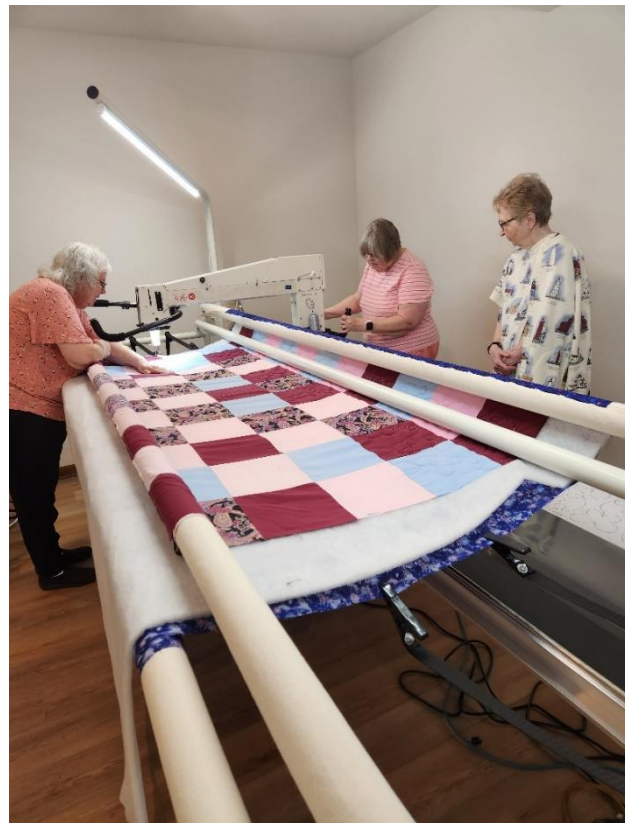

Emaus Stitchers

The Emaus Stitchers have been busy for the past year making a variety of quilts to donate for various causes. Occasionally, we meet at the home of Carol and Dennis Eschmann and do the actual quilting on Carol's long-arm quilting machine. We enjoy our time learning new skills and thank them for their generosity.

These quilts were donated to Sexual Assault Services (SAS).